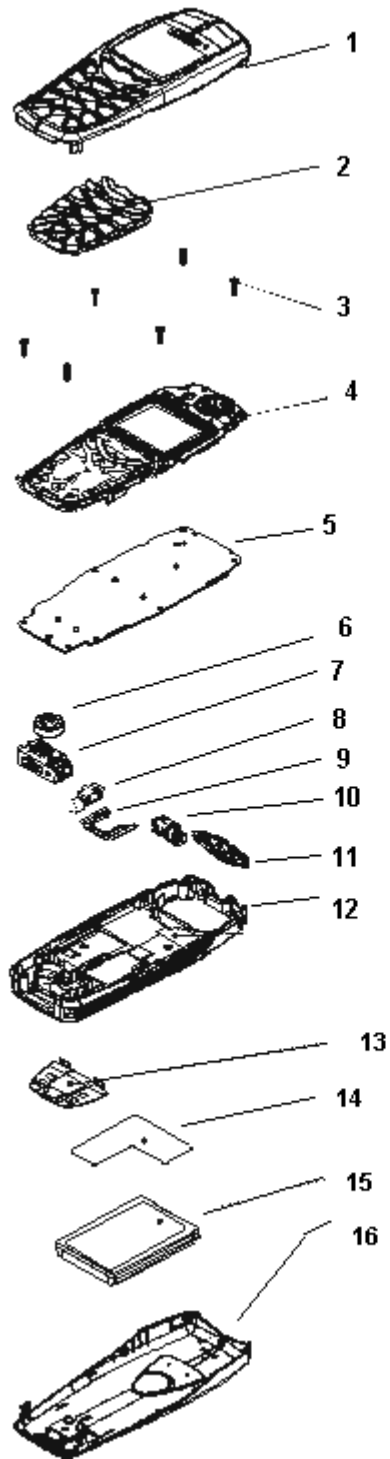

Exploded View NPM-8

Assembly Parts of NPM-8

Item	Description	Part Code
1	A-cover assembly (Color A covers) Light Dark-Blue (CTE Personal) Light Dark-Blue (Rogers AT&T) Light Dark-Blue (AT&T) White (Cingular)	9458811 9458810 9458813 9458812
2	Keymat assembly	9794055
3	Screws x 6	6290107
4	Display assembly	4850251
5	PWB assembly	
6	SALT speaker	5140243
7	Bottom connector	5409159
8	Vibra	6800049
9	SIM card support	9517122
10	Battery connector	5400253
11	Power key Black Power Key Orange Power Key	9790514 9452561 9452562
12	D-cover (D-cover Assembly includes Items 6,7,8,9,10,11)	9490359
13	Release spring	9510854
14	Continuous sheet (blank type labels)	9381179
15	Battery (BLC-1)	0670428
16	B-cover assembly (A cover part of Custom Transceiver) Green/Gray (AWS & Cingular) Color TBD (VoiceStream) Mossy Green (Nokia) White (Nokia basic)	9490699 -- 9490586 9494108